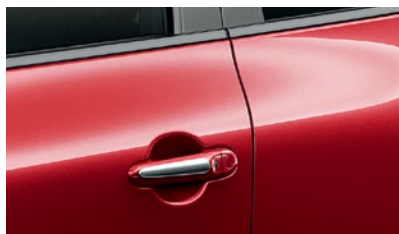

Illuminated Kick Plates

Interior Accent Lighting

17" Gunmetal Aluminum-alloy  
Wheels (4-piece)

Nissan JUKE shown with Chrome Body Side Moldings, Chrome Door Handle Accents, Chrome Mirror Covers, Fog Lights, Front Underbody Protector, Moonroof Wind Deflector, Rear Roof Spoiler, Side-window Deflectors, Splash Guards and 17" Gunmetal Aluminum-alloy Wheels.

**JUKE**

**GENUINE NISSAN ACCESSORIES**

**ACCESSORIZE**

CUSTOM-DESIGNED ◦ DURABILITY-TESTED ◦ NISSAN-BACKED ◦ EASY TO FINANCE!

Chrome Rear Hatch Accent

Chrome Body Side Moldings

Chrome Door Handle Accents

Chrome Mirror Covers

Cargo Area Protector

Carpeted Cargo Mat

Rear Cargo Cover

All-season Floor Mats

Auto-dimming Rearview Mirror with Homelink and Compass

Nissan VTRS (Vehicle Tracking and Recovery System)

Vehicle Alarm Impact Sensor