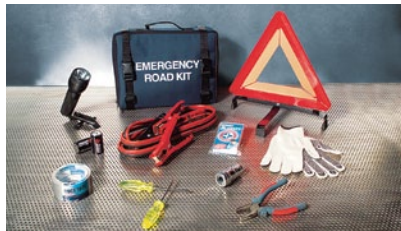

NISSAN PATHFINDER®

Hatch Tent

Smoke Hood Protector

Vehicle Alarm Impact Sensor

Nissan Pathfinder shown with Fog Lights, Side-window Deflectors, Body Side Moldings, Splash Guards, Step Rails and Wheel Locks.

Keyless Entry Pad

Weight-distributing Hitch Ball Mount, Class IV³

License Plate Frames

Seat Belt Extender

Emergency Road Kit

ADDITIONAL ACCESSORIES

INTERIOR

All-season Floor Mats

EXTERIOR

Fog Lights

Gear Carriers

TOWING

Hitch Ball, Class III³

4" Drop Hitch Ball Mount, Class IV³

Receiver Hitch Cap

Trailer Tow Brake Jumper